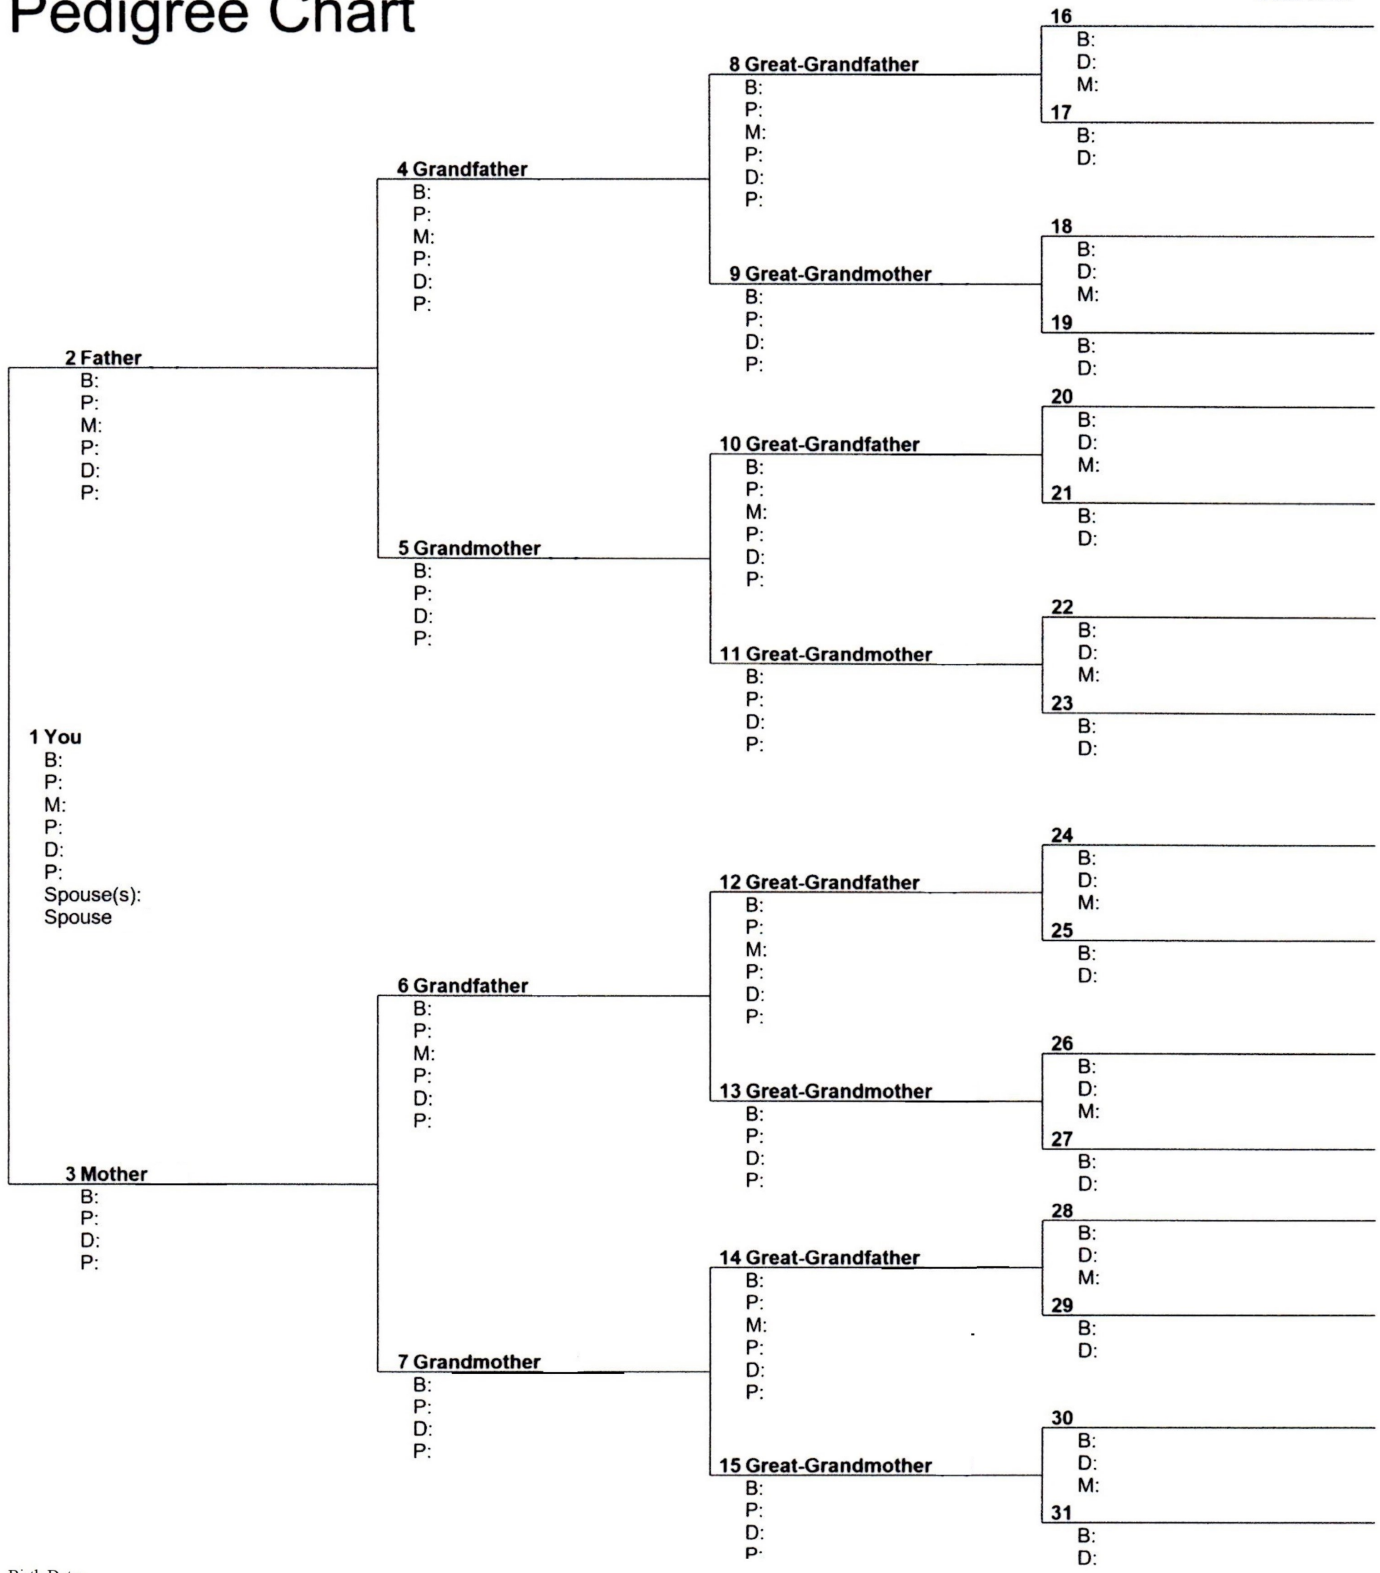

# Pedigree Chart

Chart no.

B: Birth Date  
 P: Birth Place  
 M: Marriage Date  
 P: Marriage Place  
 D:  
 P:

Gengenic Research  
 12 Cedar Street, Dunbar, East Lothian, EH42 1PX  
 Phone: 07806513998  
 email: [info@gengenicresearch.com](mailto:info@gengenicresearch.com)  
 web: [www.genealogyresearchscotland.com](http://www.genealogyresearchscotland.com)